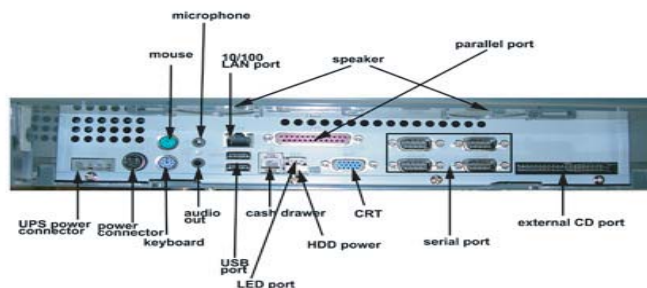

## TERMINAL OPTIONS

KP-100 attachment with 40-Dynakey programmable keyboard options: MSR, finger print sensor

## SPECIFICATIONS

	<b>JIVA-8015</b>
Max. LCD Resolution	1024 x 768
Brightness	350 nit
Audio Line Output	Standard
LCD Panel	15" TFT
CPU	Celeron 2.0 GHz
Second Display Interfaces	VGA
Memory	PC100 SDRAM X 2 DIMM up to 1GB
Parallel Port	1
Serial Port	4 ports with 5V DC support
USB Port	2
CR Port	1 port controls 2 devices (under COM1)
KB Port	1 x PS/2 type
LAN Port	
Mouse Port	1 x PS/2 type
Compact Flash Port	N/A
CD-ROM Port	N/A
HDD	40 GB EIDE
FDD	Option for USB interface
Tilt Adjustment	From 17.5° to 87.5°
Internal UPS	Yes (Battery Optional)
ON/OFF Control	Software controlled for Mechanical ON/OFF or Mechanical ON Software OFF
Touch Sensor	
Touch Beep Controls	Sound pitch adjustment sound enable/disable by software
Mounting Option	Table top only
Housing Color	Charcoal
Touch Control Function	Emulate mouse left/right button, double click and drag & drop
Power Supply	AC Adaptor; Input 100~240V, Output DC 12V/80W
OS Support	WIN 2000/XP Pro/LINUX
Storage Condition	-20°C ~ +60°C, 10%RH~80%RH; non-condensing, maximum wet bulb 28.9°C
Operation Condition	0°C ~ +40°C, 20%RH~80%RH; non-condensing, maximum wet bulb 26°C
Dimension	375mm (W) x 270mm (D) x 301~378mm (H) / 14.8" x 10.6" x 10.8"~14.8"
Weight	10.2kg (22.5 lbs.)
Safety Certifications	PSU: UL/VDE/T mark Terminal: FCC, CE (meet IEC 100-4-2 class A)

Integrated customer display module mounted on top back side (PD-302)

JIVA 8000  
Main Board Interface Diagram

**POSIFLEX™**